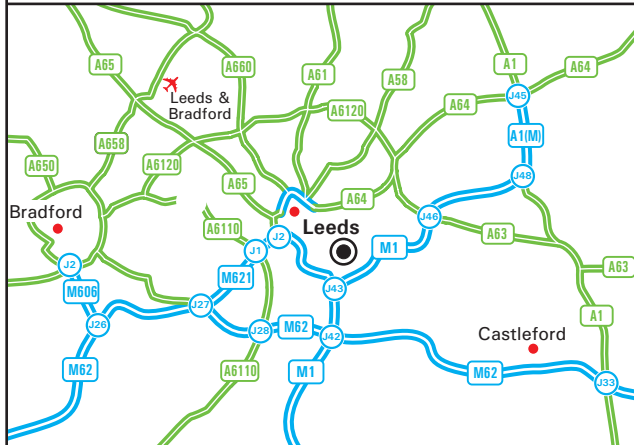

From the South (M1)

- Follow the M1 northbound towards Leeds.
- Continue onto the M621 at junction 43 of the M1 towards Leeds City Centre.
- Leave the M621 at junction 4, signed Harrogate, Wetherby, York & A61.
- Join the A61 (Hunslet Distributor Road), turn left onto Hunslet Road, then turn right onto the South Accommodation Road.
- Get into the right hand lane, the road splits now keep in the left hand lane, follow the road to the right and turn right onto Knowsthorpe Crescent.
- After 200 yards turn right onto Long Causeway and follow onto Knowsthorpe Lane.
- Continue to just after the next turn on the left (Cross Green Approach)
- We are situated on the left hand side.

From Liverpool / Manchester

- Follow the M62 eastbound towards Leeds.
- Leave the M62 at junction 27, and join the M621 for Leeds City Centre.
- Leave M621 at junction 4 signed Hunslet, Beeston.
- Join the A61 (Hunslet Distributor Road), turn left onto Hunslet Road, then turn right onto the South Accommodation Road.
- Get into the right hand lane, the road splits now keep in the left hand lane, follow the road to the right and turn right onto Knowsthorpe Crescent.
- After 200 yards turn right onto Long Causeway and follow onto Knowsthorpe Lane.
- Continue to just after the next turn on the left (Cross Green Approach)
- We are situated on the left hand side.